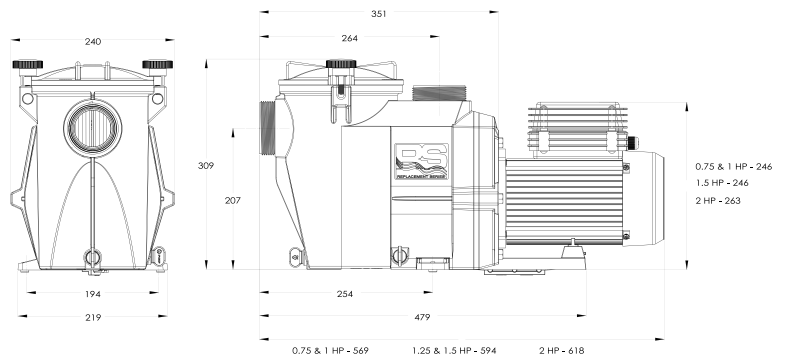

Performance curves

PRODUCT CODE	MODEL	INPUT POWER (KW)	INPUT AMPS	HP	LENGTH (MM)	WIDTH (MM)	HEIGHT (MM)	PVC PIPE (MM)	NOISE DB(A) @1M	WEIGHT (KG)
THERAF6175	0.75 HP	0.75	3.3	0.75	569	219	309	40/50	< 70	12.5
THERAF6110	1 HP	0.98	4.34	1	569	219	309	40/50	< 70	13.4
THERAF6115	1.5 HP	1.38	6.23	1.5	594	219	309	40/50	< 70	15.3
THERAF6120	2 HP	1.86	8.33	2	618	219	309	40/50	< 70	19.05