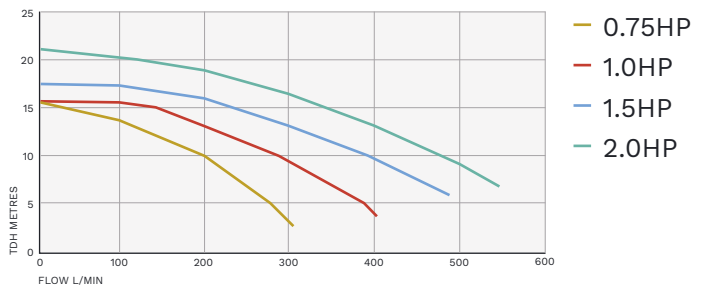

Performance curves

PRODUCT CODE	MODEL	INPUT POWER (KW)	INPUT AMPS	HP	LENGTH (MM)	WIDTH (MM)	HEIGHT (MM)	PVC PIPE (MM)	NOISE DB(A) @1M	WEIGHT (KG)
THERAF6175	0.75 HP	0.75	3.3	0.75	569	219	309	40/50	< 70	12.5
THERAF6110	1 HP	0.98	4.34	1	569	219	309	40/50	< 70	13.4
THERAF6115	1.5 HP	1.38	6.23	1.5	594	219	309	40/50	< 70	15.3
THERAF6120	2 HP	1.86	8.33	2	618	219	309	40/50	< 70	19.05